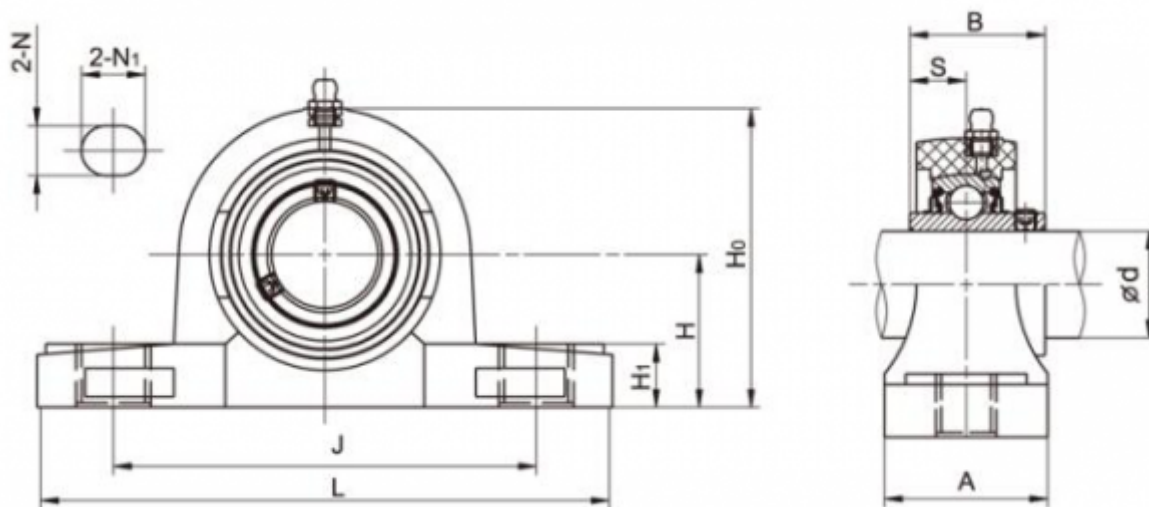

Data Sheet

Article number: 54810622033

Description: Pillow block TP-SUCP203 LDK f/shaft dia.17 mm
Insert stainless, house green thermopl.

Measures

A = 38	L = 127
B = 31	N = 11
Bolt = M10	N1 = 14
d = 17	S = 12.7
H = 33.3	
H0 = 65.5	
H1 = 15	
J = 95	